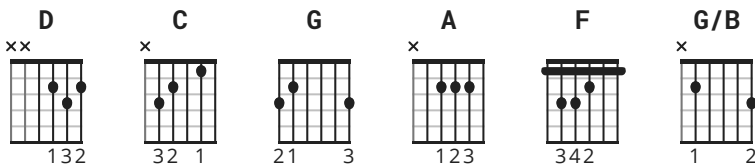

Fat Bottomed Girls chords by Queen

Tuning: E A D G B E

CHORDS

Fat Bottomed Girls by Queen

Transcribed by Lisa MnHansonFan@hanson.net

[Intro]

D C G
Ah, you gonna take me home tonight
D C A
Ah, down beside that red fire light
D G
Ah, you gonna let it all hang out
D A D
Fat bottomed girls, you make the rockin' world go round

[Instrumental]

(8 bars on D with fills)

D D D D D D D D
Hey!

[Verse 1]

D
I was just a skinny lad, never knew no good from bad
A
But I knew life before I left my nursery (Huh!)
D G
Left alone with big fat Fanny, she was such a naughty nanny
D A D G F D
Heap big woman, you made a bad boy out of me

[Instrumental]

(again, all on D, with more improvisation)

D D D D D D D D D N.C.
Hey hey!

[Verse 2]

N.C. D
I've been singing with my band, across the water, across the land
A
I've seen every blue eyed floozy on the way (hey)
D G
But their beauty and their style, went kind of smooth after a while
D A D
Take me to them dirty ladies every time, come on!

[Chorus]

D C G/B
Ah, won't you take me home tonight?
D C A
Ah, down beside your red fire light
D G
Ah, and you give it all you got